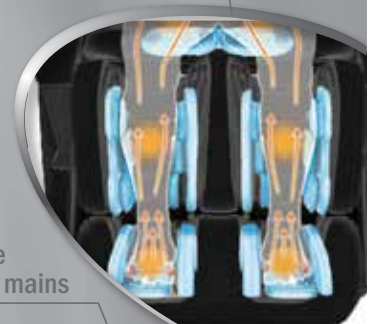

iComfort™ Catalog / Catalogue iComfort^{MC}

IC1126

MASSAGE CHAIR

FAUTEUIL DE MASSAGE

6 massage modes
4 head rotating massage mechanism
6 modes de massage
Mécanisme de massage à 4 têtes rotatives

41 airbags
41 sacs gonflables

Arm & hand massage
Massage des bras et mains

FEATURES

Enjoy a relaxing massage with the new iComfort® ic1126 Massage chair. You will feel as if you have your very own massage therapist. The handy retractable and articulated footrest gives you maximum configuration options. The iComfort® ic1126 massage chair reproduces over 6 massage actions, all with the sensation of a professional massage in the comfort of your very own home! The iComfort® ic1126 massage chair will provide you with many years of soothing massage and comfort.

- Designed for people under 109Kgs (240lbs)
- Contemporary design with high-quality soft touch leatherette.
- 6 massage modes: Shiatsu, kneading, flapping, knocking and both kneading and flapping and vibration.
- 41 airbags with air compression to create some of the best massages you have ever felt. Two of them are even articulated for the shoulders!
- 4 head roller massage mechanism for smooth wrist movement simulation for the back.
- 2 rollers tilt 41° to reach the neck area above the shoulders.
- The remote control LCD screen indicates the type of massage being performed.
- Power recline feature up to 170 degrees with separate recline/incline controls.
- Retractable combined backrest and footrest.
- Reflexology under foot massage points.
- **MAXIMUM USER WEIGH: 109 kg (240 lbs).**